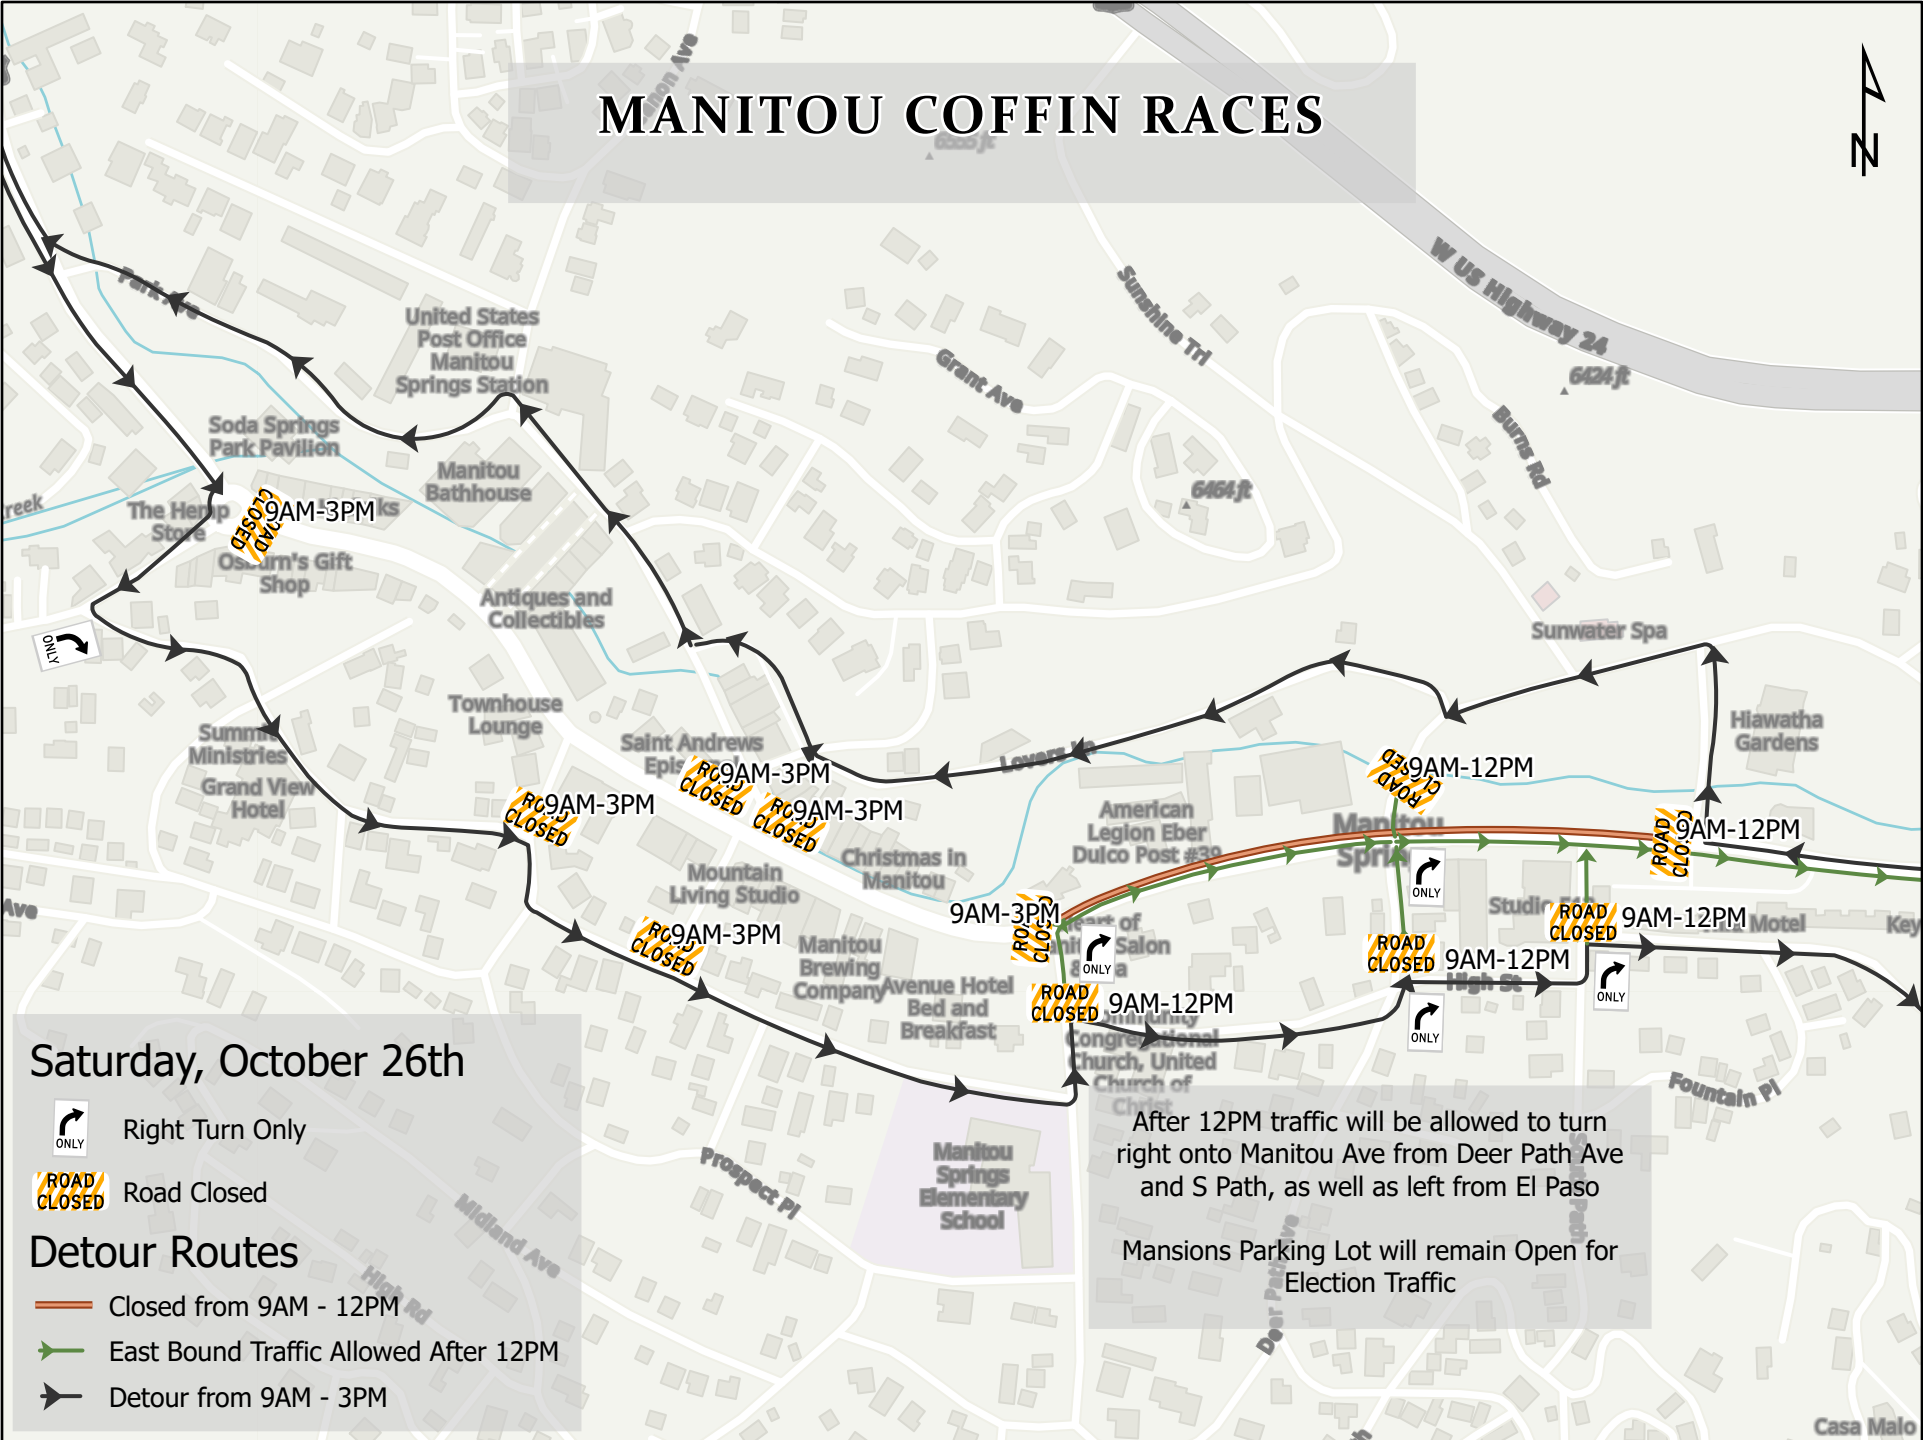

MANITOU COFFIN RACES

Saturday, October 26th

 Right Turn Only

 Road Closed

Detour Routes

 Closed from 9AM - 12PM

 East Bound Traffic Allowed After 12PM

 Detour from 9AM - 3PM

After 12PM traffic will be allowed to turn right onto Manitou Ave from Deer Path Ave and S Path, as well as left from El Paso

Mansions Parking Lot will remain Open for Election Traffic