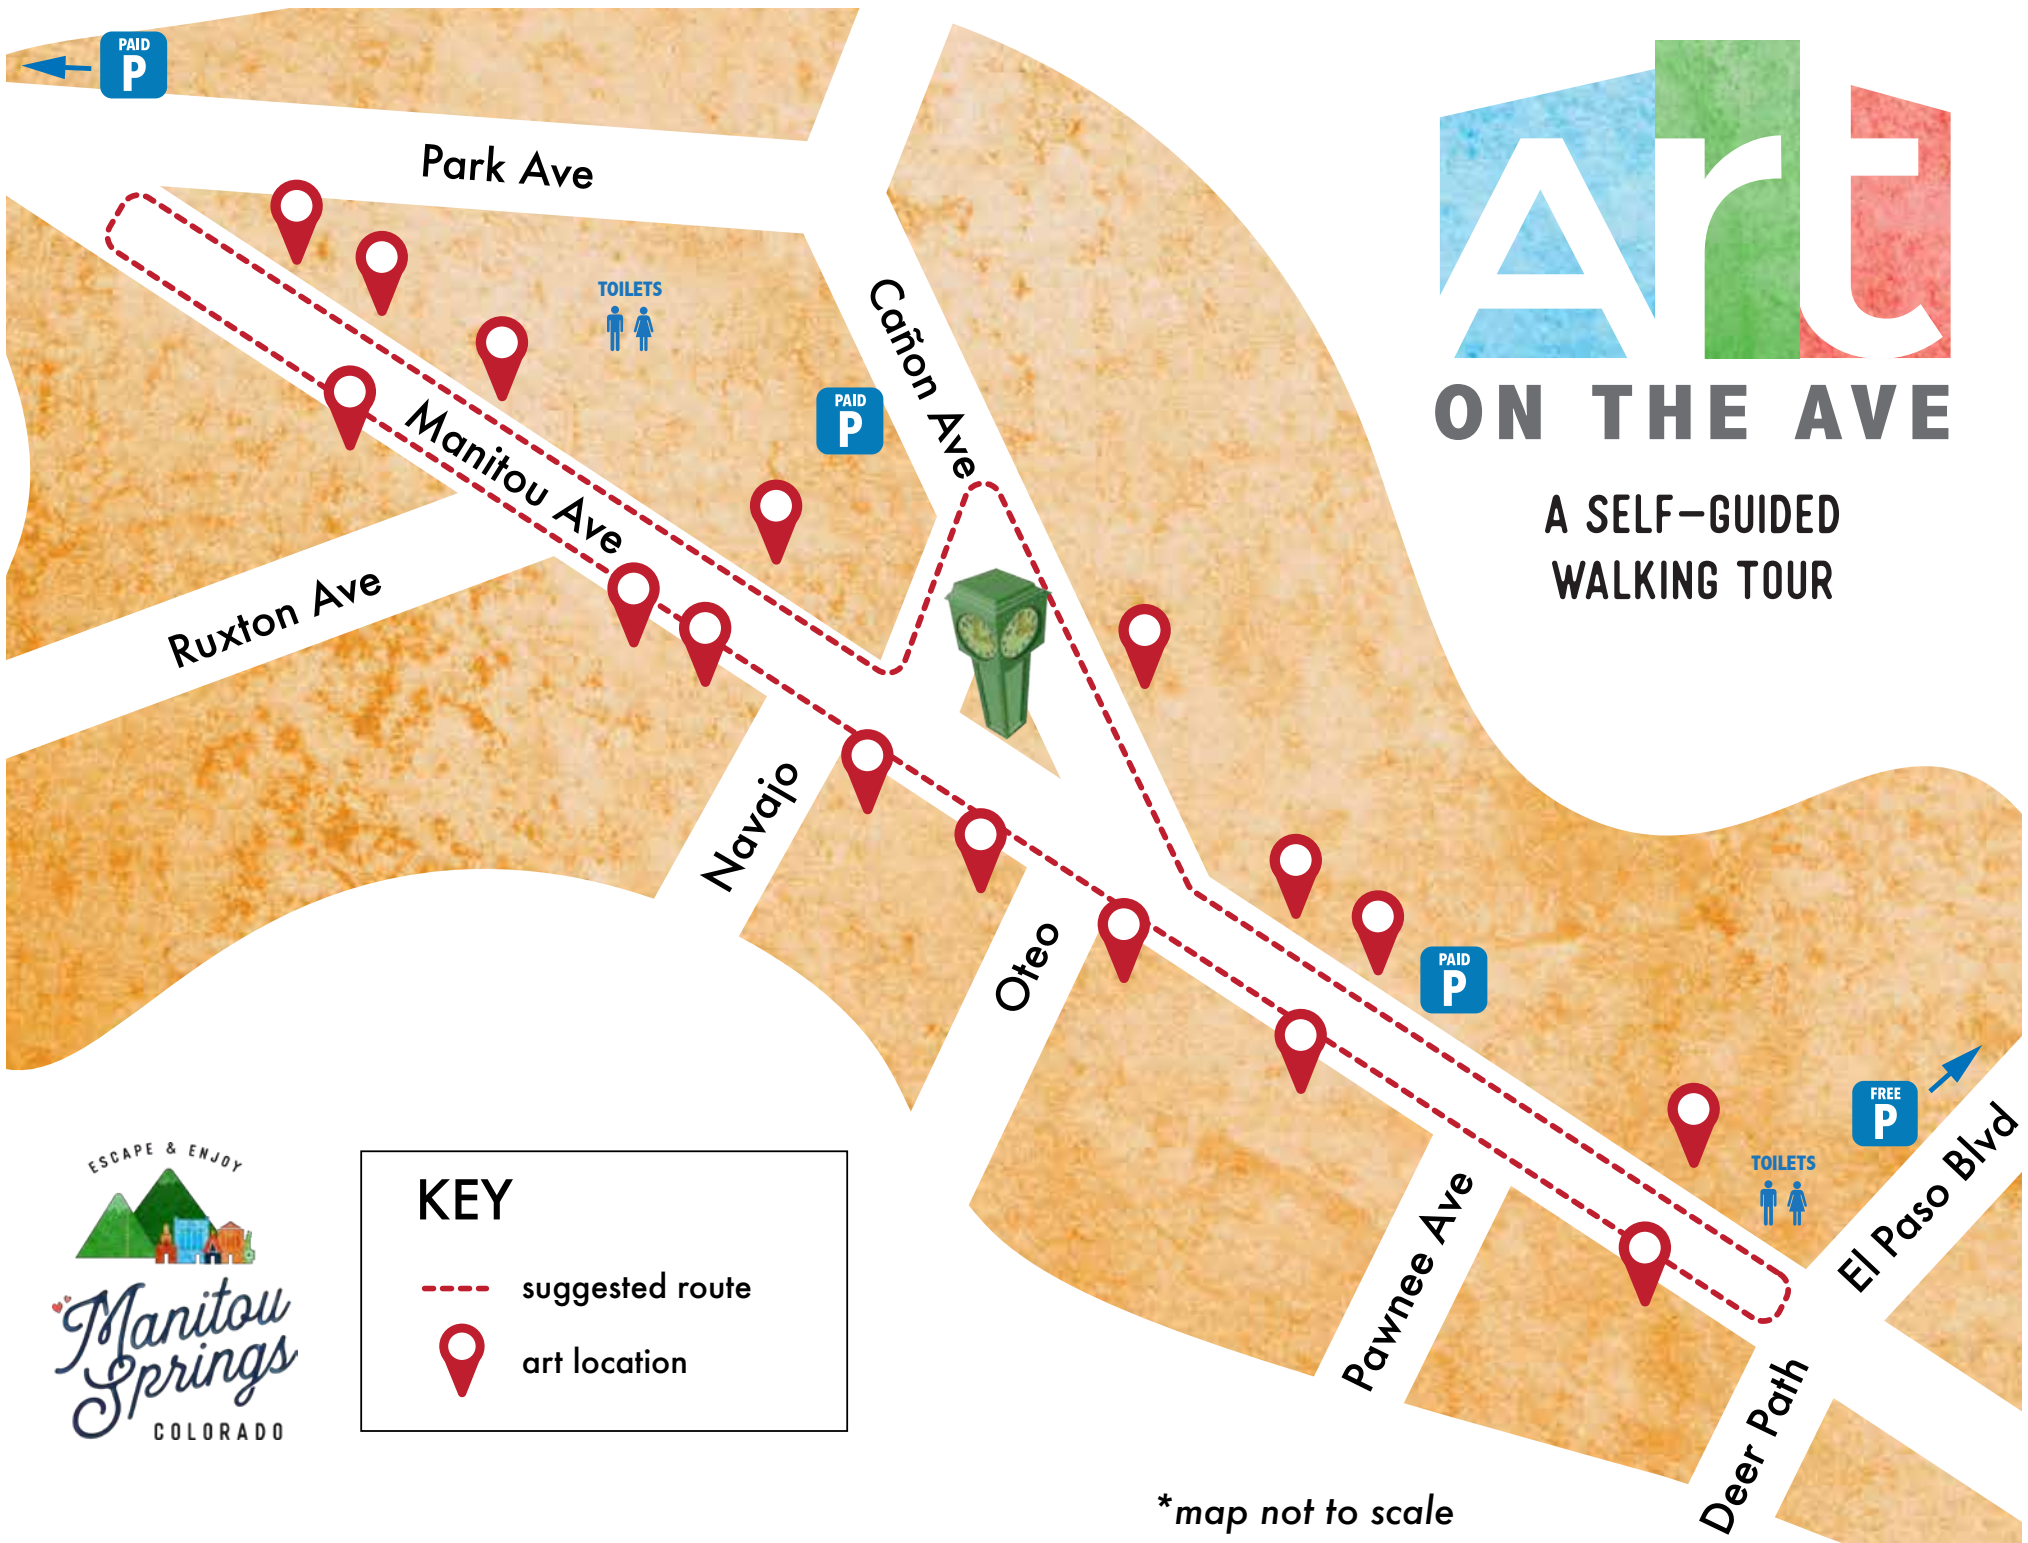

# Art ON THE AVE

A SELF-GUIDED WALKING TOUR

**KEY**

- suggested route
- art location

\*map not to scale